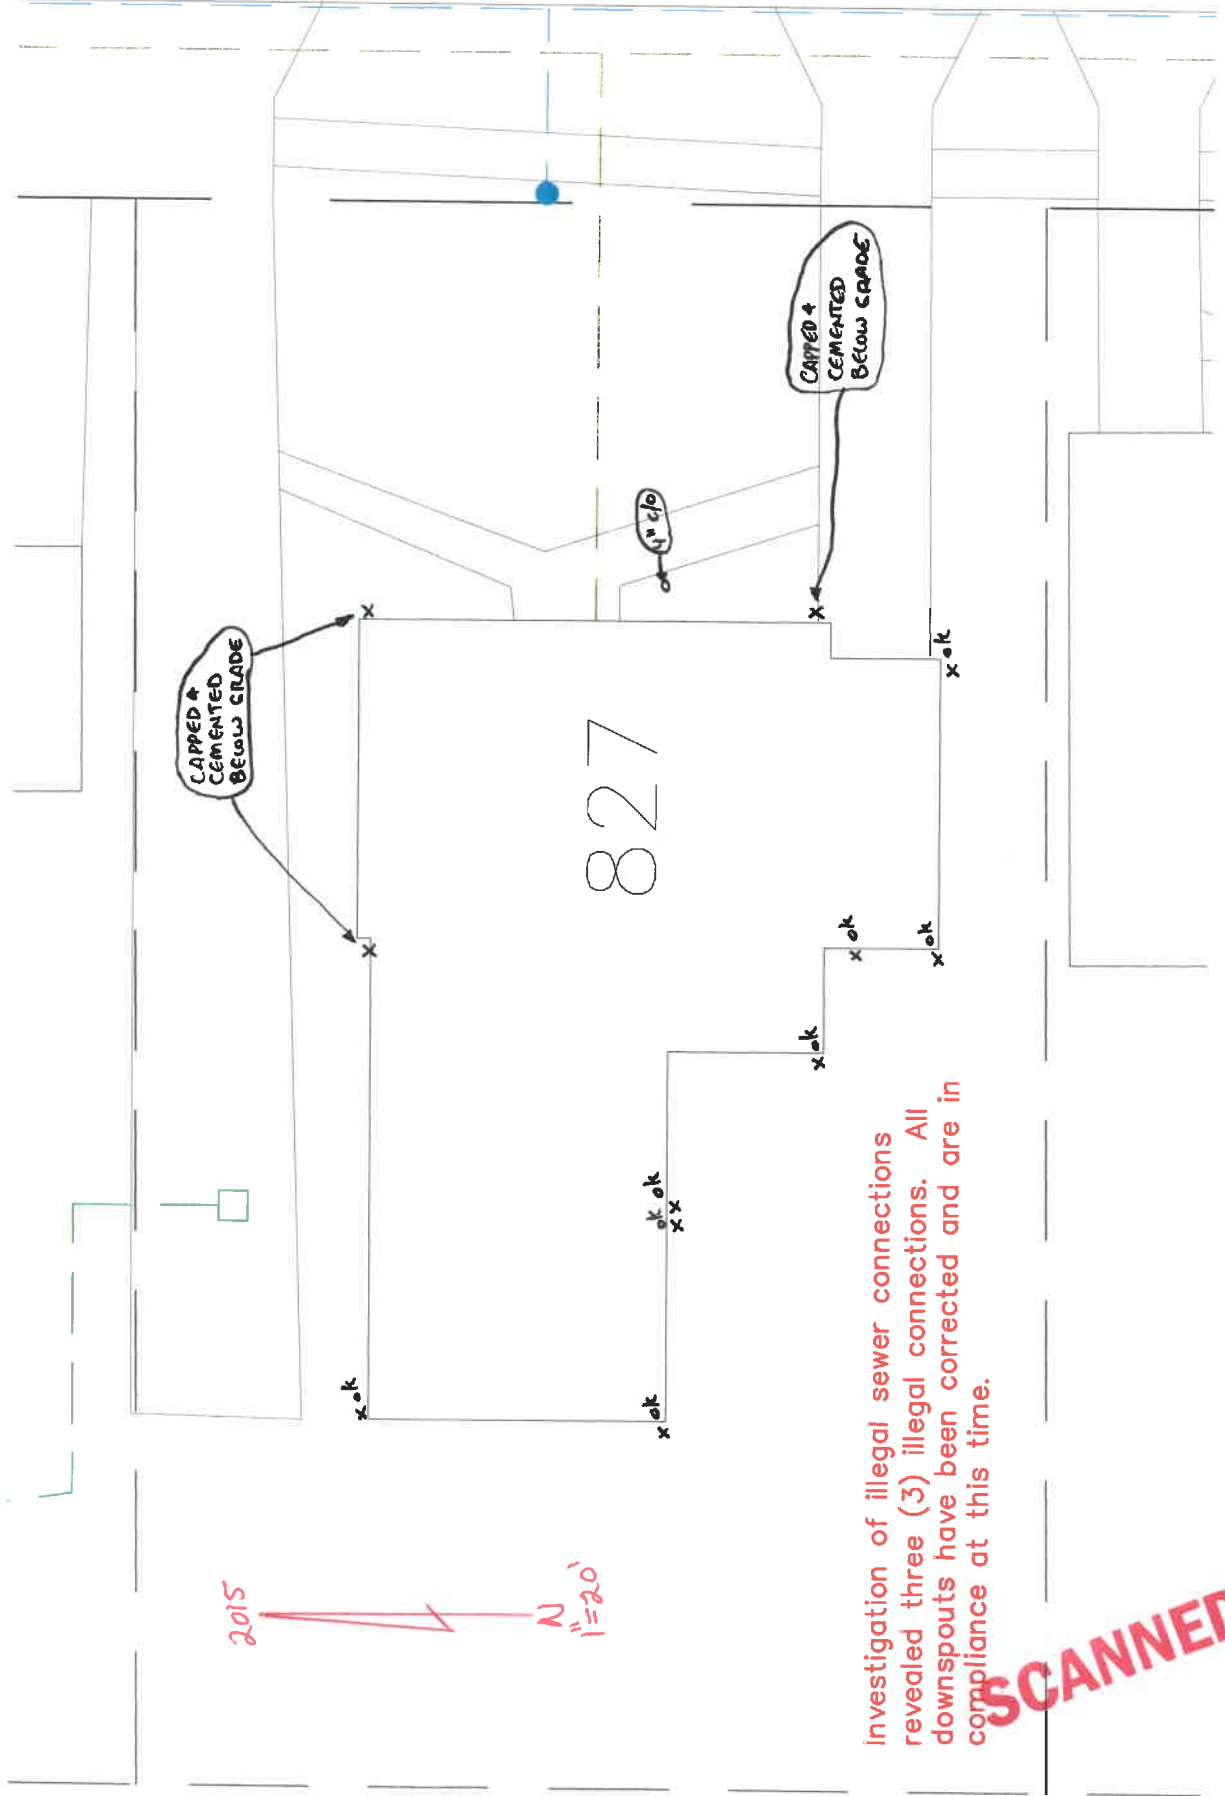

827 NOTTON AVENUE

16" W.L. NOTTON AVENUE

Investigation of illegal sewer connections revealed three (3) illegal connections. All downspouts have been corrected and are in compliance at this time.

SCANNED